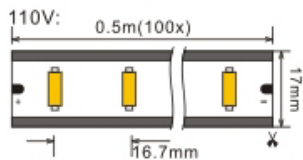

High Voltage Series

Flexible led strip

FOCUS ON LED STRIP LIGHTING

- -HIGH CRI LED
- -COLOR CONSISTENCY
- -HIGH EFFICACY
- -COLOR PURITY

5730 110V/220V

60LEDs/m 10w/m

3000K

4000K

6000K