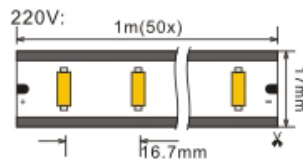

High Voltage Series

Flexible led strip

FOCUS ON LED STRIP LIGHTING

- -HIGH CRI LED
- -COLOR CONSISTENCY
- -HIGH EFFICACY
- -COLOR PURITY

5730 110V/220V

60LEDs/m 10w/m

3000K

4000K

6000K